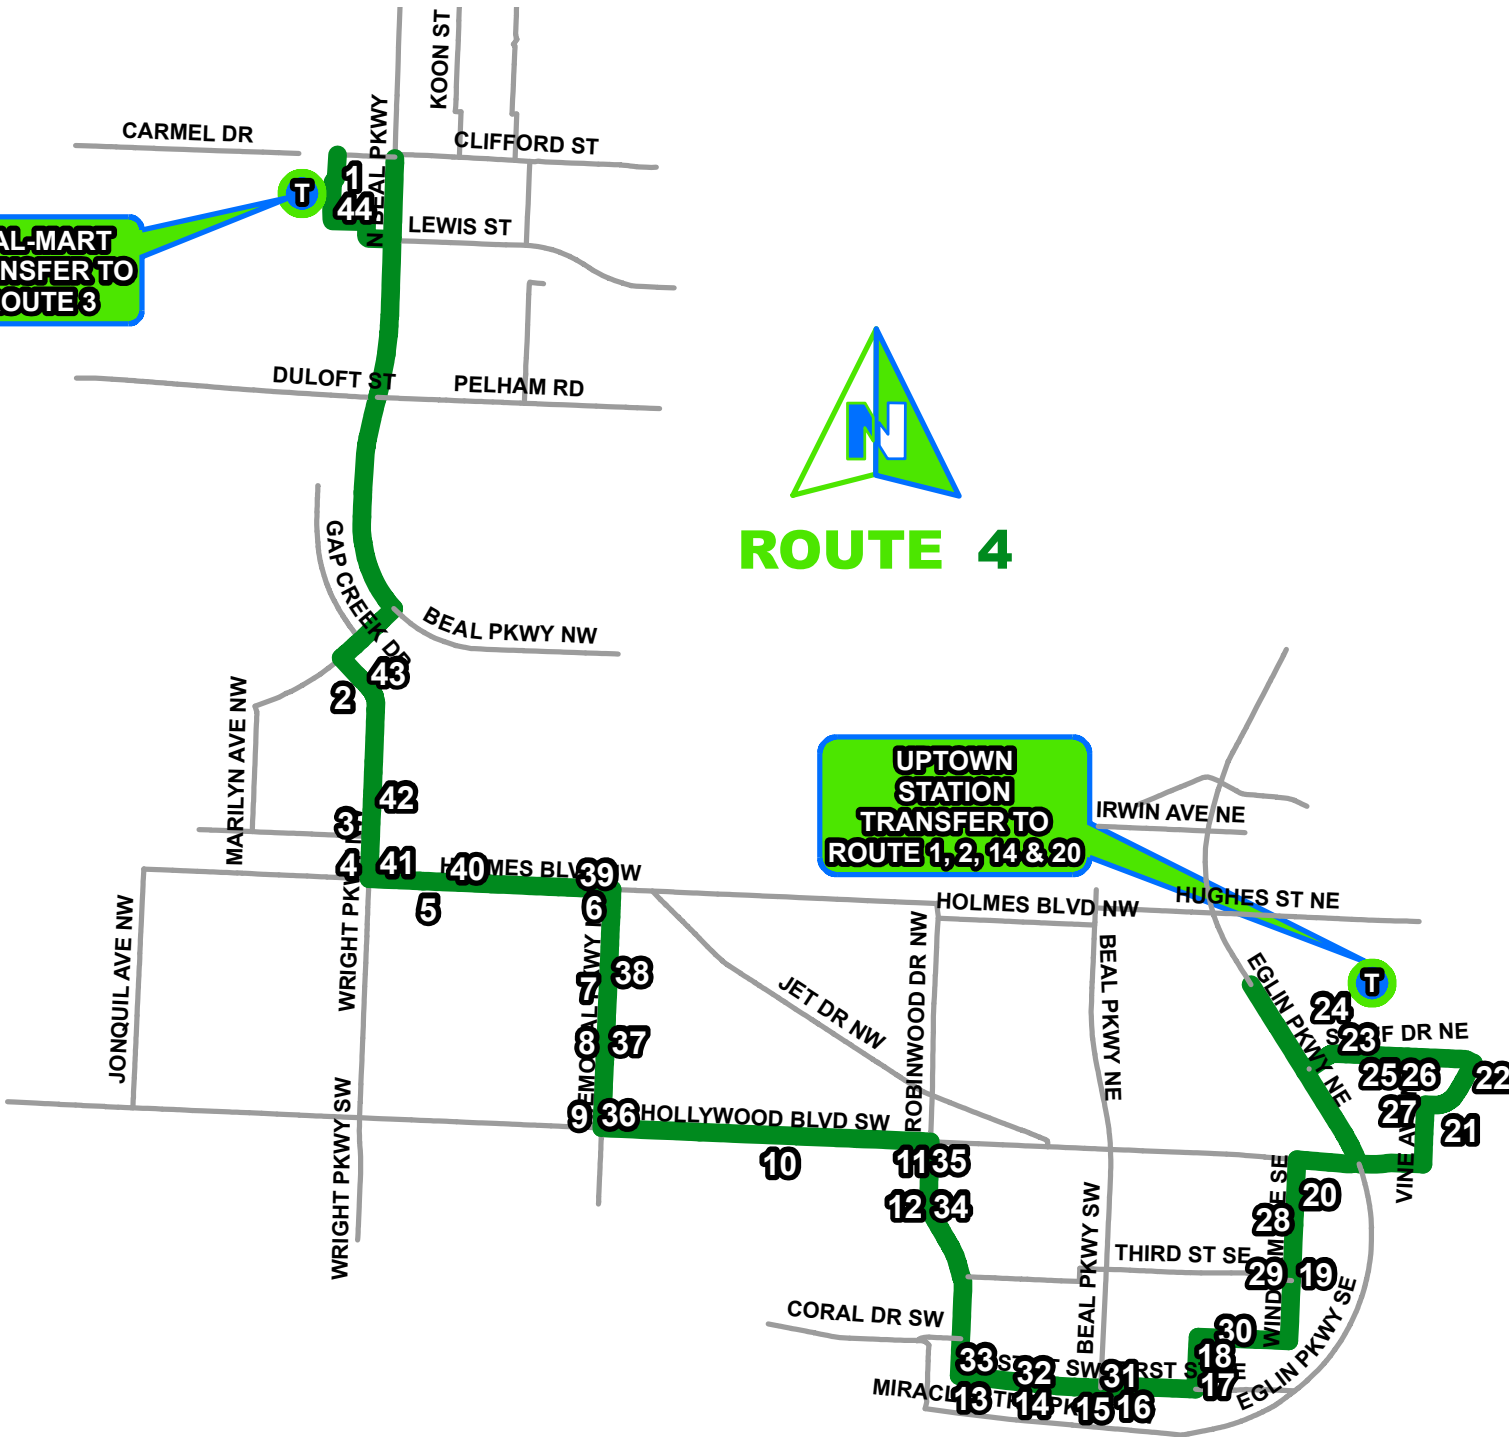

**WAL-MART
TRANSFER TO
ROUTE 3**

ROUTE 4

**UPTOWN
STATION
TRANSFER TO
ROUTE 1, 2, 14 & 20**

Stop # Route 4 Outbound (West)

1	Wal-Mart	6:50	8:00	9:10	10:20	11:30	12:40	1:50	3:00	4:10	5:20	6:30
2	Wright/Marshall	6:54	8:04	9:14	10:24	11:34	12:44	1:54	3:04	4:14	5:24	6:34
3	Wright/Sullivan	6:55	8:05	9:15	10:25	11:35	12:45	1:55	3:05	4:15	5:25	6:35
4	Wright/Holmes	6:55	8:05	9:15	10:25	11:35	12:45	1:55	3:05	4:15	5:25	6:35
5	Holmes/Makron	6:56	8:06	9:16	10:26	11:36	12:46	1:56	3:06	4:16	5:26	6:36
6	Holmes/Memorial	6:57	8:07	9:17	10:27	11:37	12:47	1:57	3:07	4:17	5:27	6:37
7	Memorial/Victoria	6:58	8:08	9:18	10:28	11:38	12:48	1:58	3:08	4:18	5:28	6:38
8	Memorial/Cecelia	6:58	8:08	9:18	10:28	11:38	12:48	1:58	3:08	4:18	5:28	6:38
9	Hollywood/Memorial	6:59	8:09	9:19	10:29	11:39	12:49	1:59	3:09	4:19	5:29	6:39
10	Hollywood/Gulf Power	7:00	8:10	9:20	10:30	11:40	12:50	2:00	3:10	4:20	5:30	6:40
11	Hollywood/Robinwood	7:01	8:11	9:21	10:31	11:41	12:51	2:01	3:11	4:21	5:31	6:41
12	Robinwood/Ed Brown	7:01	8:11	9:21	10:31	11:41	12:51	2:01	3:11	4:21	5:31	6:41
13	Robinwood/1st St	7:02	8:12	9:22	10:32	11:42	12:52	2:02	3:12	4:22	5:32	6:42
14	1st St/3rd Ave	7:03	8:13	9:23	10:33	11:43	12:53	2:03	3:13	4:23	5:33	6:43
15	1st St/Beal	7:04	8:14	9:24	10:34	11:44	12:54	2:04	3:14	4:24	5:34	6:44
16	1st St/Shell Ave	7:04	8:14	9:24	10:34	11:44	12:54	2:04	3:14	4:24	5:34	6:44
17	1st St/Harbeson	7:05	8:15	9:25	10:35	11:45	12:55	2:05	3:15	4:25	5:35	6:45
18	Harbeson/2nd St	7:06	8:16	9:26	10:36	11:46	12:56	2:06	3:16	4:26	5:36	6:46
19	Windham/3rd St	7:07	8:17	9:27	10:37	11:47	12:57	2:07	3:17	4:27	5:37	6:47
20	Windham/Hollywood	7:08	8:18	9:28	10:38	11:48	12:58	2:08	3:18	4:28	5:38	6:48
21	Vine/Hospital	7:11	8:21	9:31	10:41	11:51	1:01	2:11	3:21	4:31	5:41	6:51
22	Health Dept	7:11	8:21	9:31	10:41	11:51	1:01	2:11	3:21	4:31	5:41	6:51
23	Staff/Nebraska	7:12	8:22	9:32	10:42	11:52	1:02	2:12	3:22	4:32	5:42	6:52
24	Uptown Station	7:14	8:24	9:34	10:44	11:54	1:04	2:14	3:24	4:34	5:44	6:54